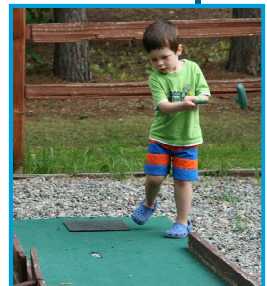

Recreational Activities

- Archery
- Arts and Crafts
- Athletic Field
- Basketball
- Boating
- Bonfire
- Broomball (Winter)
- Campfires w/ Skits
- Canoeing
- Climbing Tower
- Cross-Country Skiing
- Fishing
- Football Field
- Hayride
- Ice Skating
- Low Ropes Course
- Mini Golf
- Mystery Weekends
- Nature Hikes
- Night Games
- Night Hikes
- Paddle Boats
- Pontoon Boat Rides
- Riflery
- Sail Boats
- Storytelling
- Swimming
- Teambuilding
- Tubing
- Tubing Hill (Winter)
- Volleyball
- Waterskiing